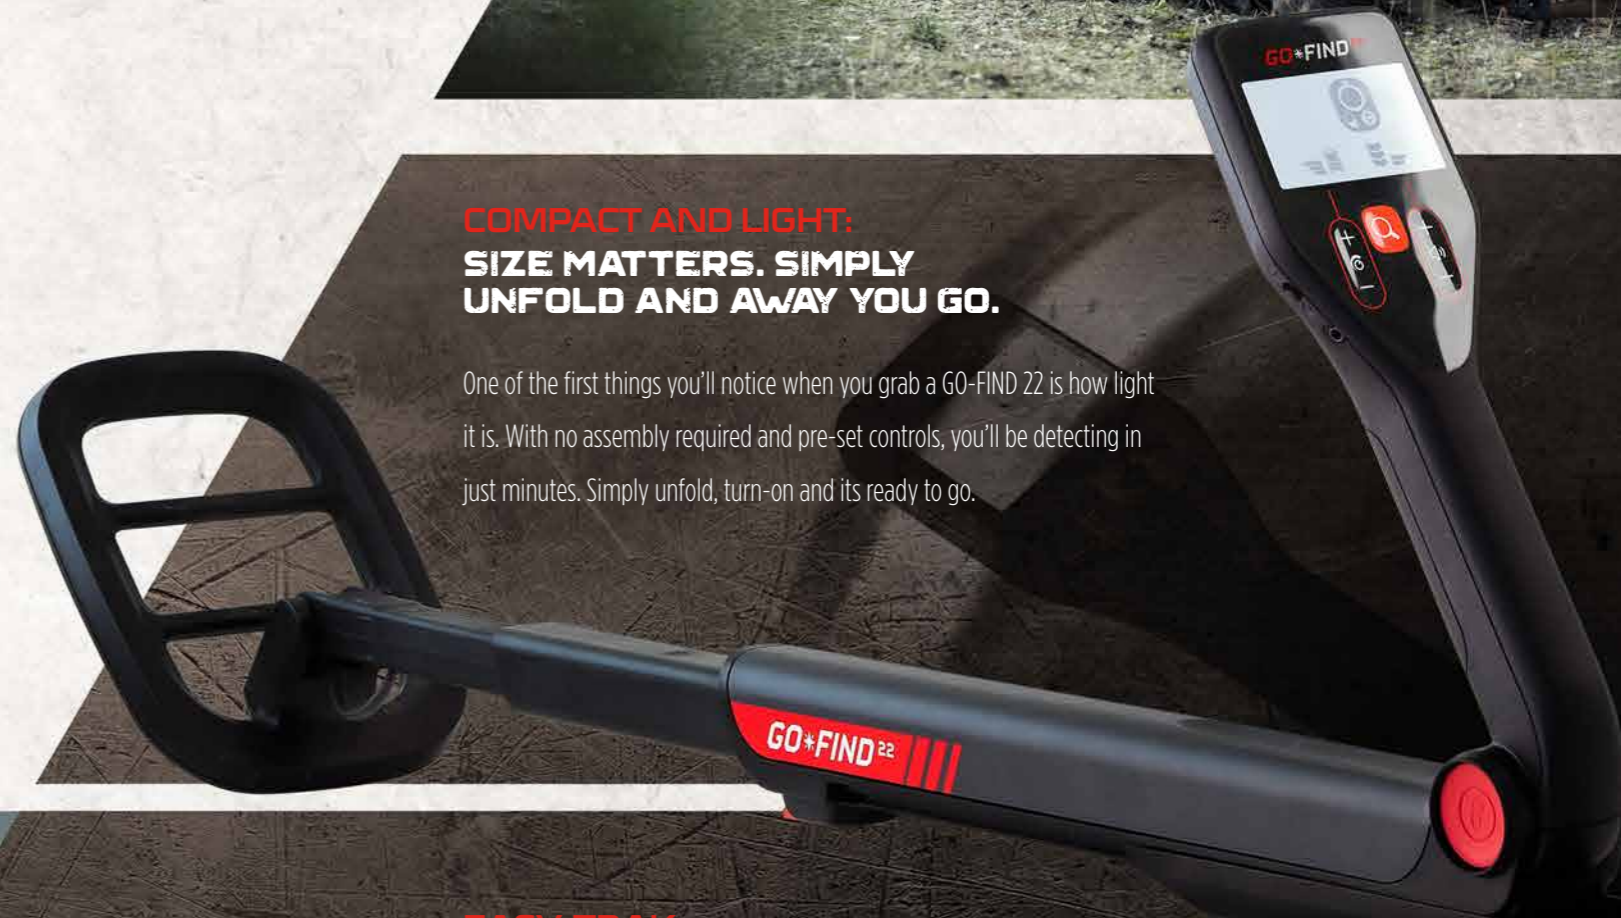

GO*FIND 22
METAL DETECTOR

GO WILD. FIND ADVENTURE.

Go wild and find adventure with the **all-new** GO-FIND series.

GO*FIND 22

METAL DETECTOR

GO*FIND 22

Solve mysteries and find fortunes with the all-new GO-FIND 22 by Minelab – a compact detector for beginners that's big on simplicity. With its two Find Modes and Easy-Trak technology the GO-FIND 22 will have you detecting like a pro in just minutes. And recovering more finds time after time. It's the perfect detector to ignite your passion for detecting whether you're searching on land or in the water.

THE SMART DETECTOR CHECKLIST

COMPACT: Size Matters. Simply unfold and away you go.

LIGHTWEIGHT: 20% Lighter* – Detect all day. And the next.

EASY-TRAK: From parks to beaches. Just set and go.

*Based on similar competitor offerings

One of the first things you'll notice when you grab a GO-FIND 22 is how light it is. With no assembly required and pre-set controls, you'll be detecting in just minutes. Simply unfold, turn-on and its ready to go.

EASY-TRAK FROM PARKS TO BEACHES. JUST SET AND GO.

The GO-FIND 22 is truly the "turn on and go" detector. While other detectors require you to learn about complicated "ground balancing" techniques, the GO-FIND intelligently senses what type of ground you're on. So you can easily move from the park to the beach without having to adjust your detector or put it in a special mode. Put simply, GO-FIND's Easy-Trak automatically reduces ground noise and maximises target signals. And that means you'll find more treasure and less trash. GO-FIND with Easy-Trak: It's detecting made simple.